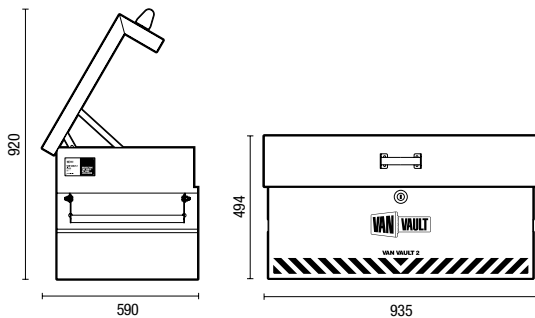

INSTALLATION

- 4 reinforced fixing points for easy installation to the vehicle floor - instructions & bolts supplied.
- Pre-drilled fitting points for optional castors.

SPECIFICATION

Model Number:	S10810
Product Type:	Secure Storage Vehicle Box
External Size:	935 (L) x 590 (D) x 494 (H)
External Size With Lid Open:	935 (L) x 590 (D) x 920 (H)
Internal Size:	790 (L) x 430 (D) x 478 (H)
Weight:	48kg